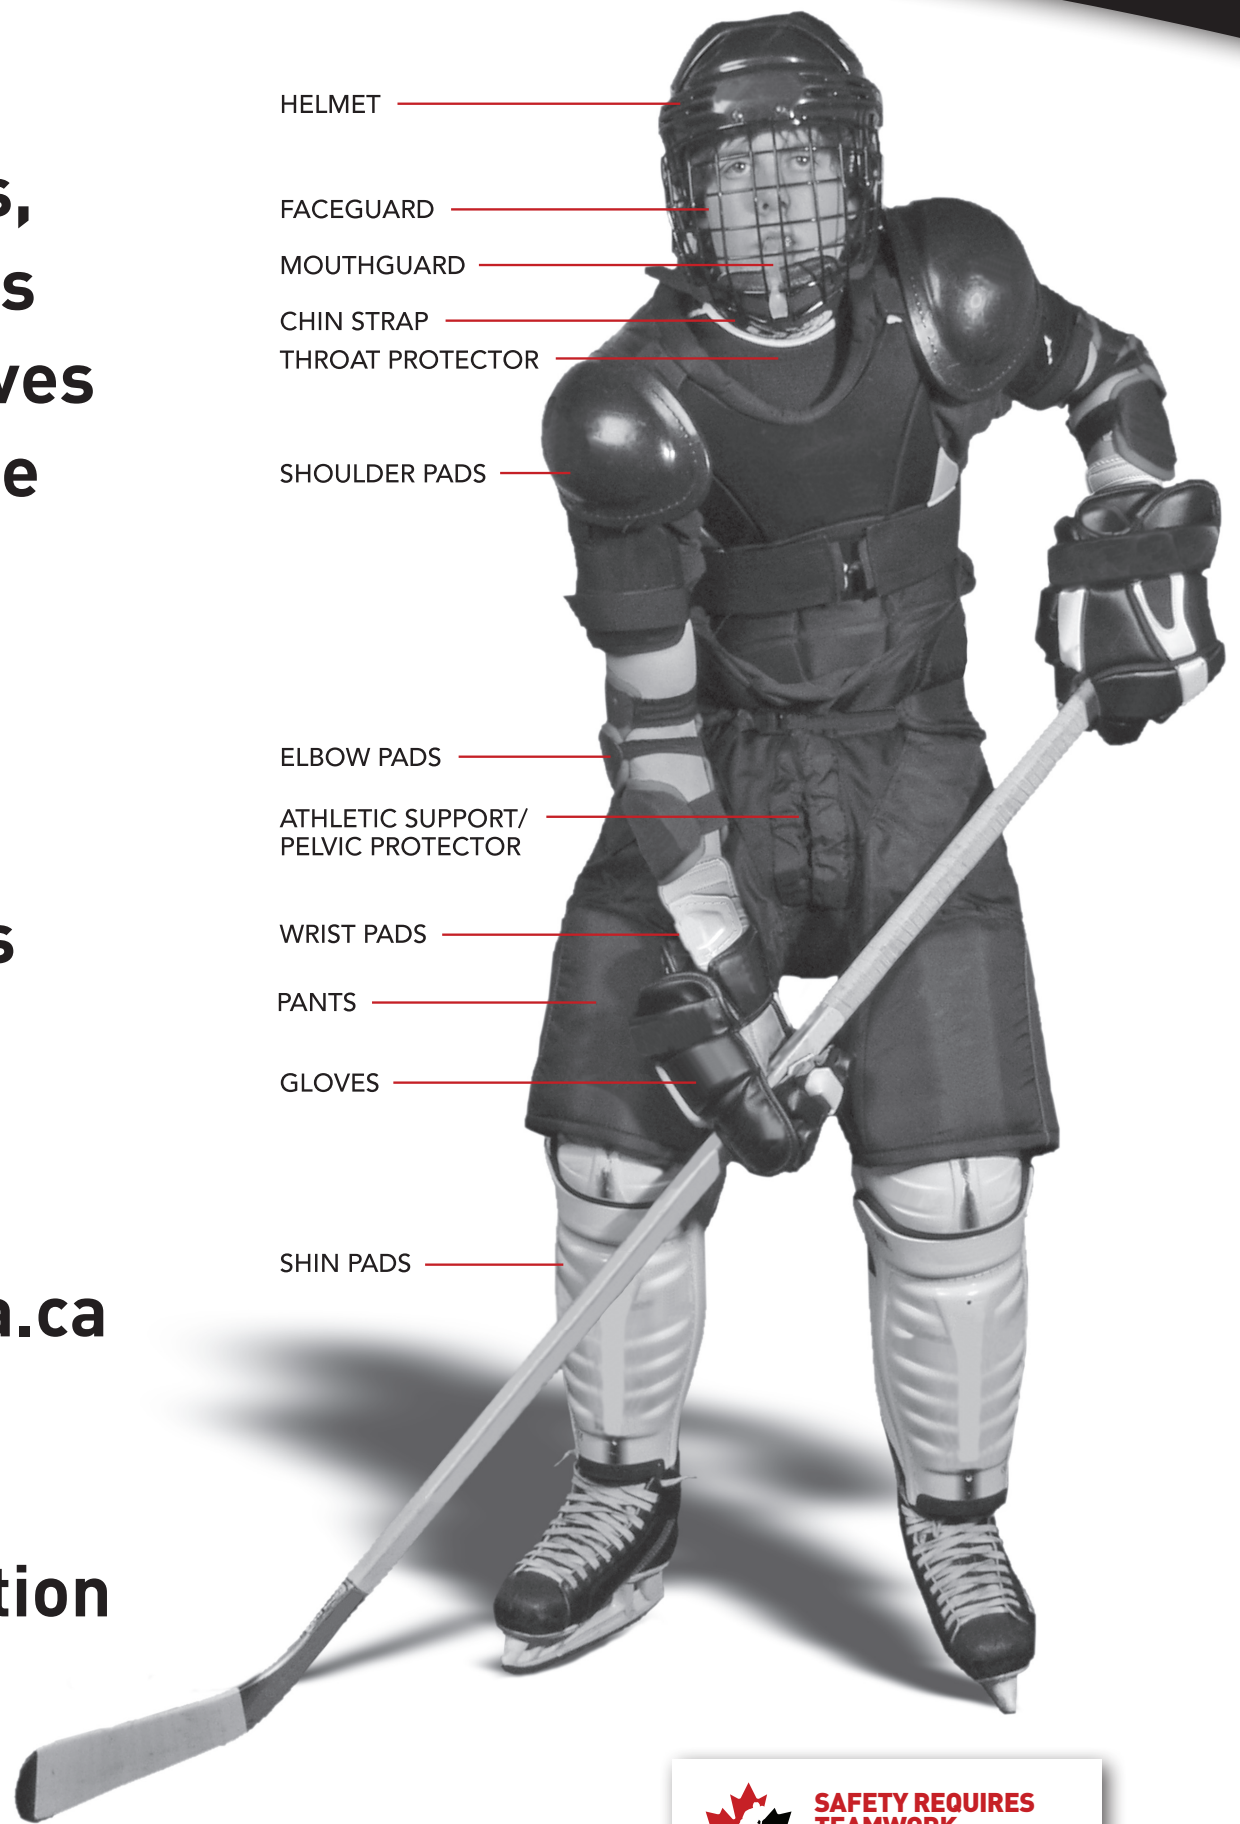

Proper sizing, placement and maintenance of equipment goes a long way in ensuring player safety.

As players, coaches, officials and parents we owe it to ourselves to read booklets like Hockey Canada's **Safety Requires Teamwork & Safety for All** among many others available.

Go online at www.hockeycanada.ca

Shared respect... let's turn our attention to prevention!

HELMET

FACEGUARD

MOUTHGUARD

CHIN STRAP

THROAT PROTECTOR

SHOULDER PADS